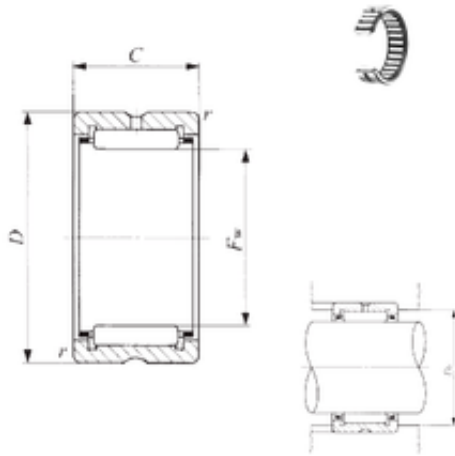

IKO RNA 4828 needle roller bearings

Bearing No. RNA 4828

Size	155x175x35 mm
Bore Diameter	155 mm
Outer Diameter	175 mm
Width	35 mm
Fw	155 mm
D	175 mm
C	35 mm
r min.	1,1 mm
Da max.	168,5 mm
Weight	1,17 Kg
Basic dynamic load rating (C)	120 kN
Basic static load rating (C0)	363 kN

RNA 4828 Bearing 2D drawings and 3D CAD models