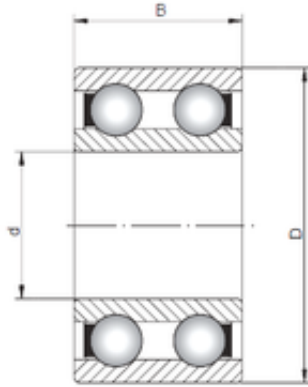

25 mm x 62 mm x 24 mm CYSD 4305 deep groove ball bearings

Bearing No. 4305

Size	25x62x24 mm
Bore Diameter	25 mm
Outer Diameter	62 mm
Width	24 mm
d	25 mm
D	62 mm
B	24 mm
C	24 mm
r min.	1,1 mm
Weight	0,365 Kg
Basic dynamic load rating (C)	26,3 kN
Basic static load rating (C0)	25,7 kN
(Grease) Lubrication Speed	6700 r/min

4305 Bearing 2D drawings and 3D CAD models