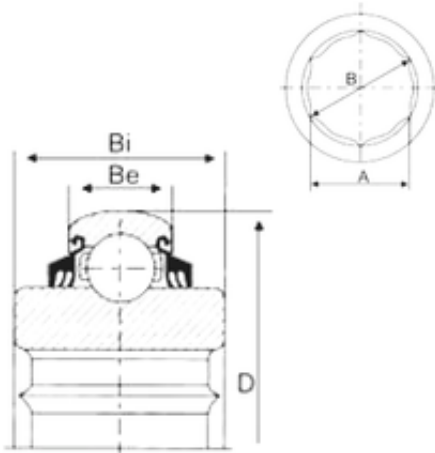

47,65 mm x 90 mm x 30,18 mm CYSD
W210PPB7 deep groove ball bearings

Bearing No. W210PPB7

Size	47.65x90x30.18 mm
Bore Diameter	47,65 mm
Outer Diameter	90 mm
Width	30,18 mm
d	47,65 mm
D	90 mm
B	30,18 mm
C	30,18 mm
Be	30,18 mm
Bi	30,18 mm
A	47,65 mm

W210PPB7 Bearing 2D drawings and 3D CAD models